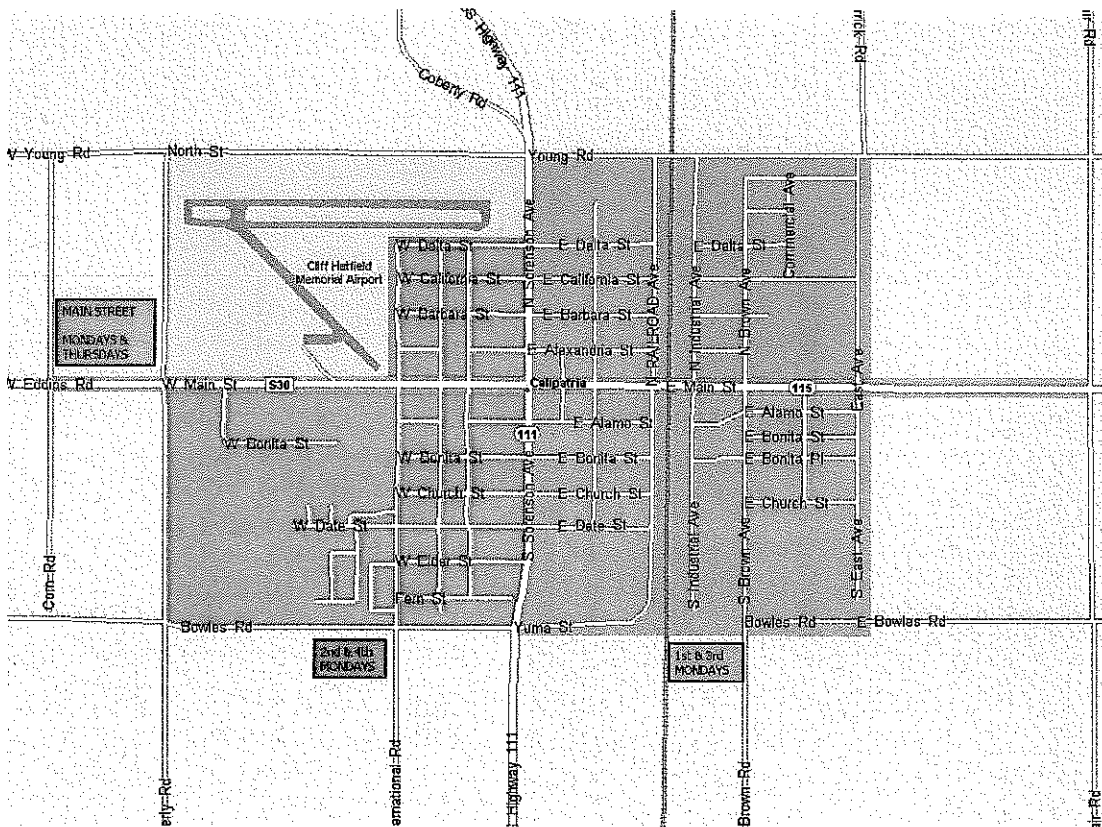

City of Calipatria Street Sweeping schedule is as follows:

Main Street (State Highway 115) and Parks will be swept every Monday and Thursday.

Residential neighborhoods will be swept on Mondays with the East Side neighborhoods on the 1<sup>st</sup> and 3<sup>rd</sup> week of each month and the West Side on the 2<sup>nd</sup> and 4<sup>th</sup> week.