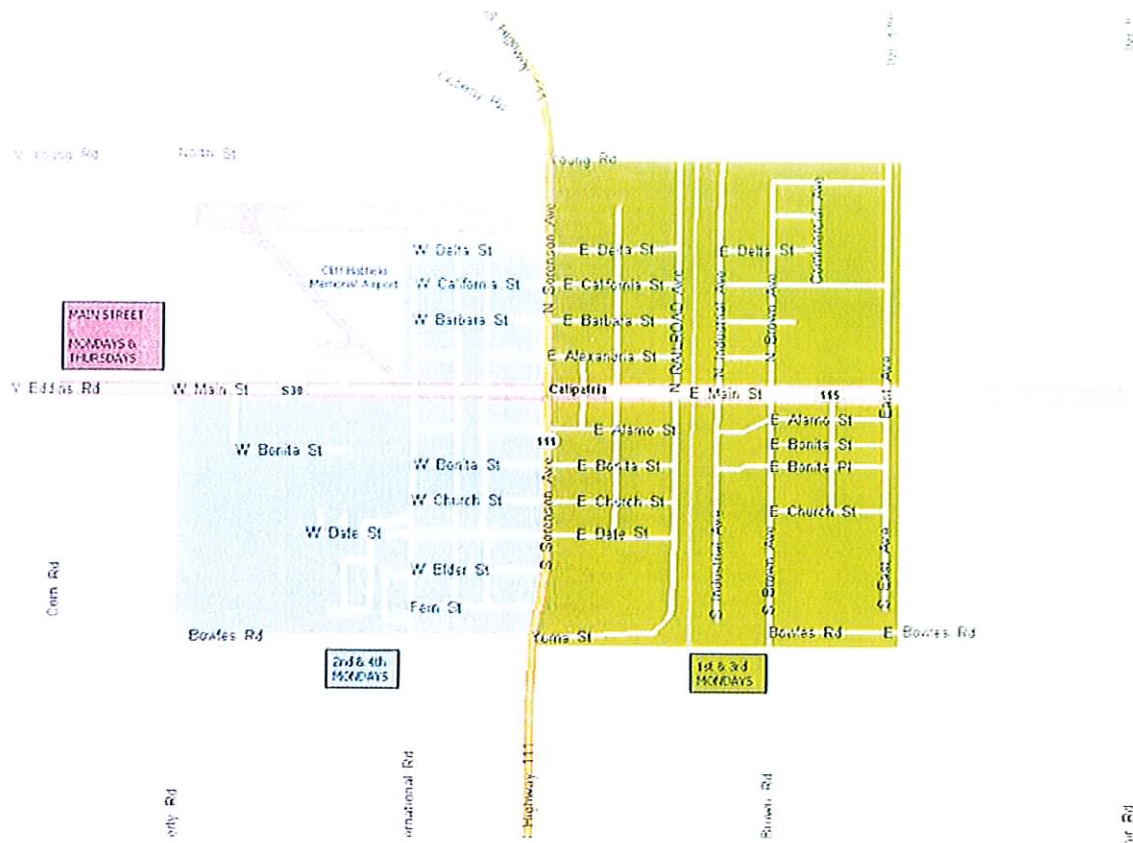

El Centro City Monday - Friday

State Hwy Mon, Wed & Fri

Calipatria City 1st & 3rd Thursday

Calipatria Parks & Main St Mon & Wed

Holtville East of Holt 1st & 3rd Friday, West of Holt 2nd & 4th Friday

Westmorland 2nd & 4th Thursday

City of Calipatria Street Sweeping schedule is as follows:

Main Street (State Highway 115) and Parks will be swept every Monday and Thursday.

Residential neighborhoods will be swept on Mondays with the East Side neighborhoods on the 1st and 3rd week of each month and the West Side on the 2nd and 4th week.